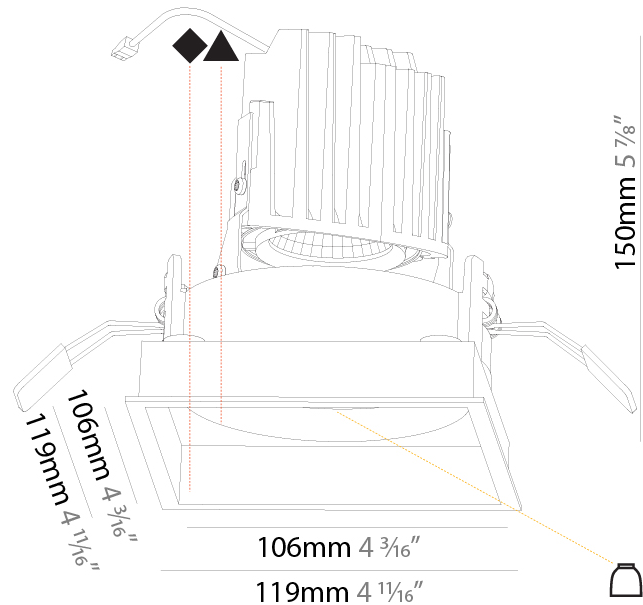

GENERAL

Series: Bioniq
Subseries: Bioniq Square Deep
Brand: Prolicht
Division: Architectural
Mounting Type: Recessed
Mounting Location: Ceiling
Subcategory: Downlight

PHYSICAL

Shape: Square
Length (mm): 119
Length (in): 4 11/16
Width (mm): 119
Width (in): 4 11/16
Depth (mm): 150
Depth (in): 5 7/8
Ceiling Thickness (mm): 10 / 12.5 / 15
Ceiling Thickness (in): 3/8 or 1/2 or 9/16
Min. Recessing Depth (mm): 170
Min. Recessing Depth (in): 6 11/16
Light Distribution: Downlight
Weight (kg): 0.592
Weight (lbs): 1.31

Fixture Finish: SSR / BKV / CWI / CRY / HAB / UFT / ITA / RUA / FTG / MYG / LOD / PUS / FRO / FUP / KIA / POP / BLS / SPG / MEY / GOH / GUM / CHC / COM / ABZ / JAG / OBR / MOS / ROR

Fixture Material: Aluminum Die Cast

Cut-out Measurements: 114mm / 4 1/2" x 114mm / 4 1/2"

ELECTRICAL

Lamp Type: LED (Zhaga Standard)
Total Output Wattage (W): 15
Dimming: Dali Dimming
Driver Included: No
Driver Location: Recessed Housing
Driver Type: Constant Current 120Vac
Housing: See components
Input Voltage (V): 120
Constant Current (MA): 350

LED

Number of LEDs: 1
Color Temperature (°K): Warm Dim
Max. Delivered Lumen (lm): 760
Nominal Lumen (lm): 1140
CRI: >90 CRI
Lamp Life (hrs): 50000

OPTICAL

Reflector: 20 / 40 / 60
Adjustability: Rotational 355°; Tilt 30°

RATINGS AND CERTIFICATIONS

Certified By: Certified for North American Standards
IP rating: IP20