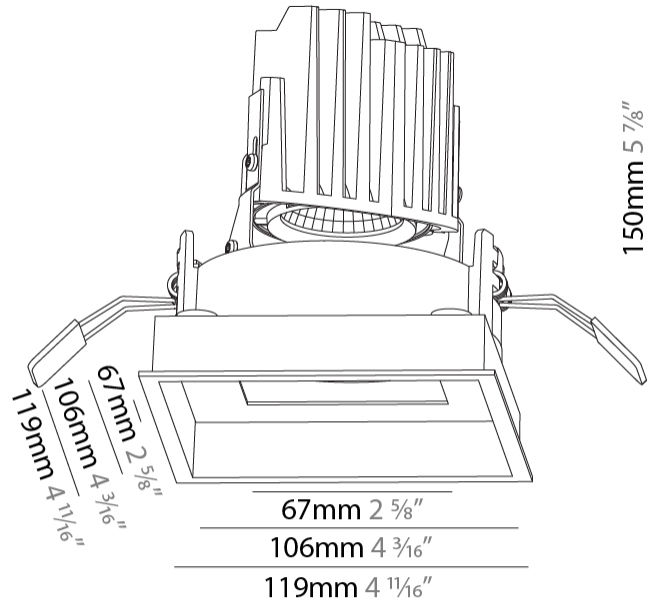

GENERAL

Series: Bioniq
 Subseries: Bioniq Square Deep Comfort
 Brand: Prolicht
 Division: Architectural
 Mounting Type: Recessed
 Mounting Location: Ceiling
 Subcategory: Downlight

PHYSICAL

Shape: Square
 Length (mm): 119
 Length (in): 4 ¹¹/₁₆"
 Width (mm): 119
 Width (in): 4 ¹¹/₁₆"
 Depth (mm): 150
 Depth (in): 5 ⁷/₈"
 Ceiling Thickness (mm): 10 / 12.5 / 15
 Ceiling Thickness (in): 3/8 or 1/2 or 9/16
 Min. Recessing Depth (mm): 170
 Min. Recessing Depth (in): 6 ¹¹/₁₆"
 Light Distribution: Downlight
 Weight (kg): 0.69
 Weight (lbs): 1.5
 Fixture Finish: SSR / BKV / CWI / CRY / HAB / UFT / ITA / RUA / FTG / MYG / LOD / PUS / FRO / FUP / KIA / POP / BLS / SPG / MEY / GOH / GUM / CHC / COM / ABZ / JAG / OBR / MOS / ROR
 Fixture Material: Aluminum Die Cast
 Cut-out Measurements: 114mm / 4 1/2" x 114mm / 4 1/2"

OPTICAL

Reflector: 20 / 40 / 60

RATINGS AND CERTIFICATIONS

Certified By: Certified for North American Standards
 IP rating: IP20

114 x 114mm
4 1/2" x 4 1/2"

170mm
6 1/8"

10 | 15mm
3/8" | 9/16"

BIONIQ SQUARE DEEP COMFORT RECESSED